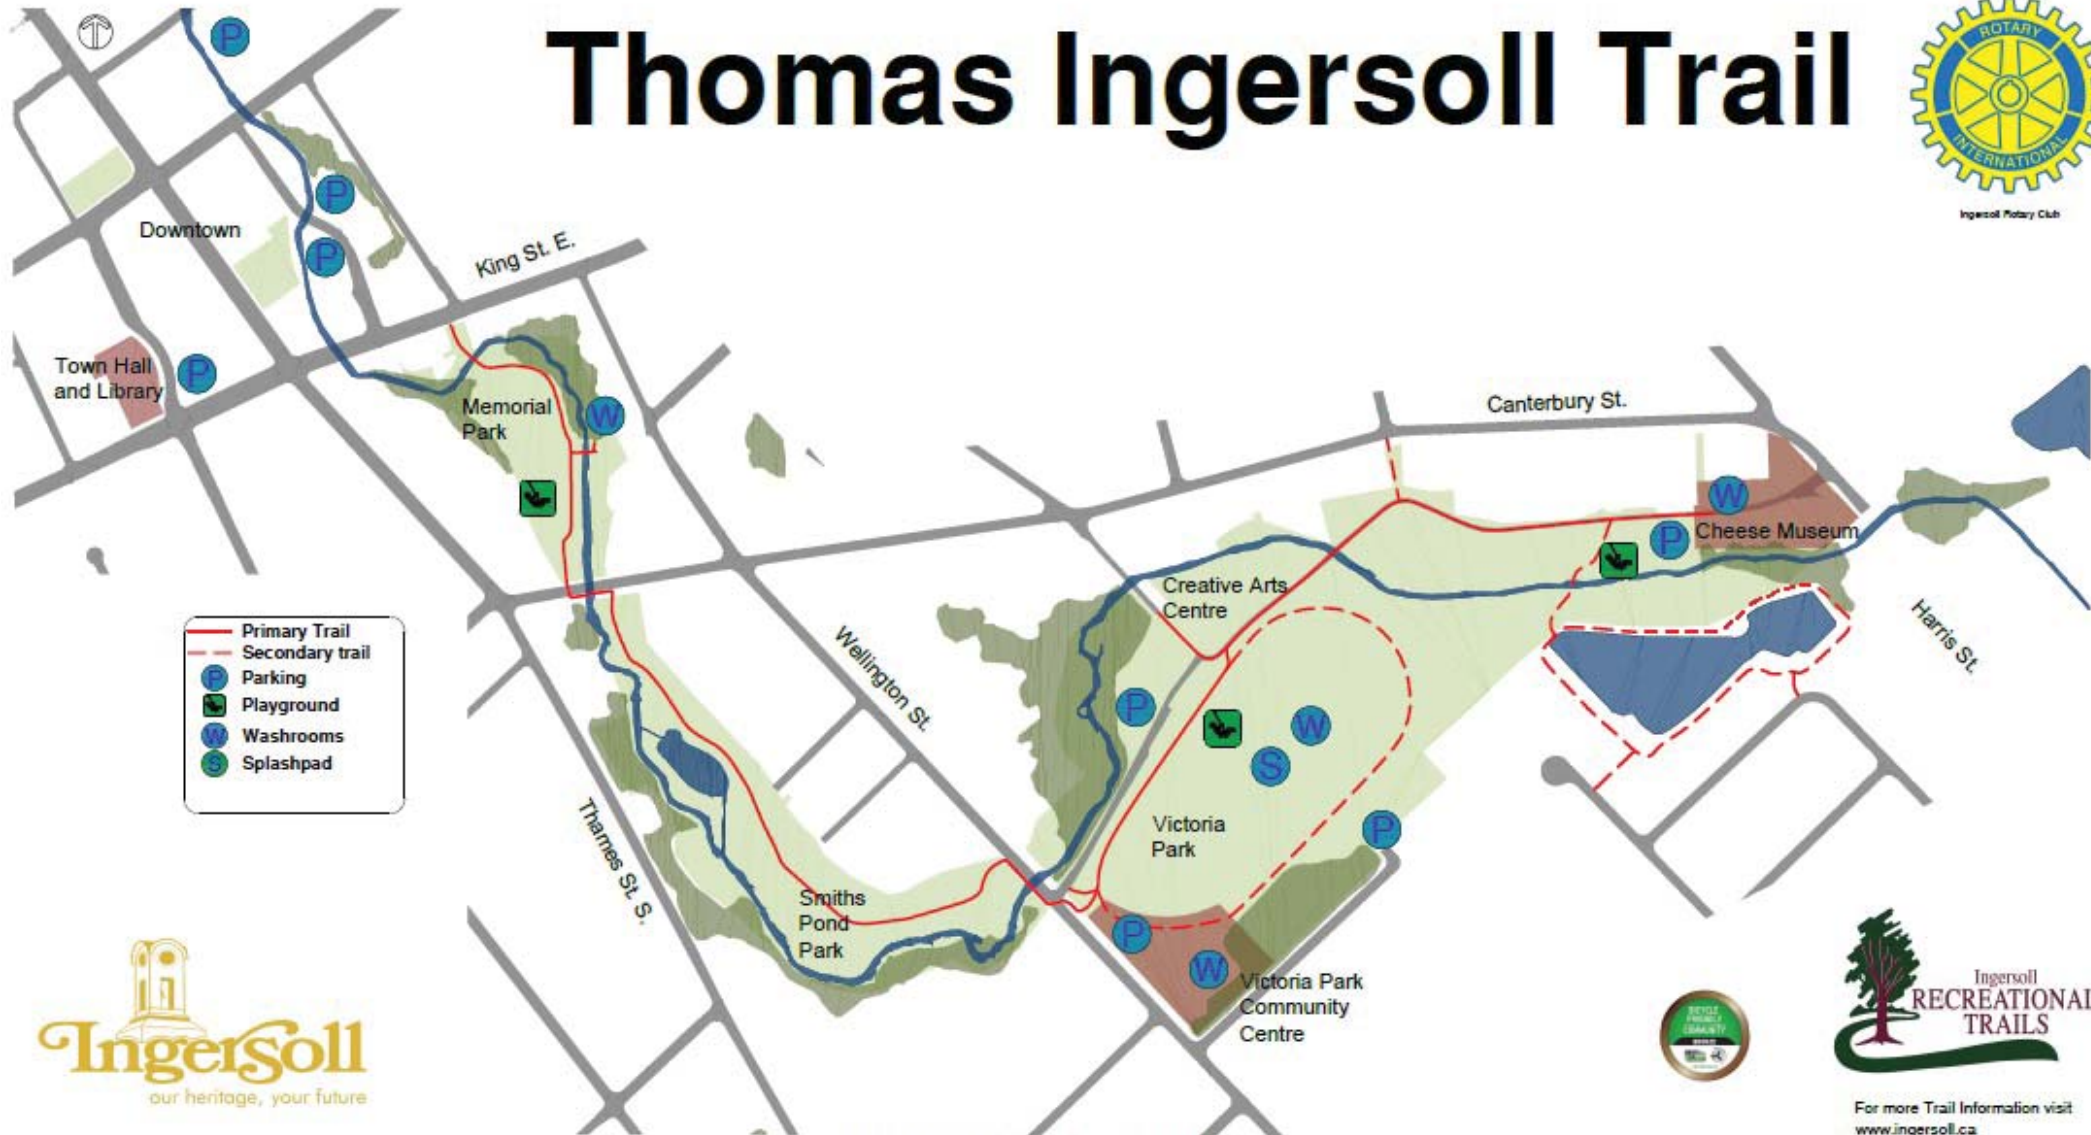

Thomas Ingersoll Trail

Ingersoll Rotary Club

For more Trail Information visit www.ingersoll.ca

Festival of Lights Route: 1st Week of December to 1st Week of January

Lawson Park

For more Trails Information visit
www.ingersoll.ca

North Meadows Naturalized Park

Ingersoll Rotary Club

For more Trail Information visit
www.ingersoll.ca

Butternut Woods Trail

Ingersoll Rotary Club

Legend

Trail
Streets

For more Trail Information visit www.ingersoll.ca

Douglas Carr Trail

Thomas Ingersoll

SCENIC TRAILS

The purpose of this trail, outlined in red, is to provide a source of pride, community involvement and a recreational facility. Every effort will be made to improve and expand the scenic trail.