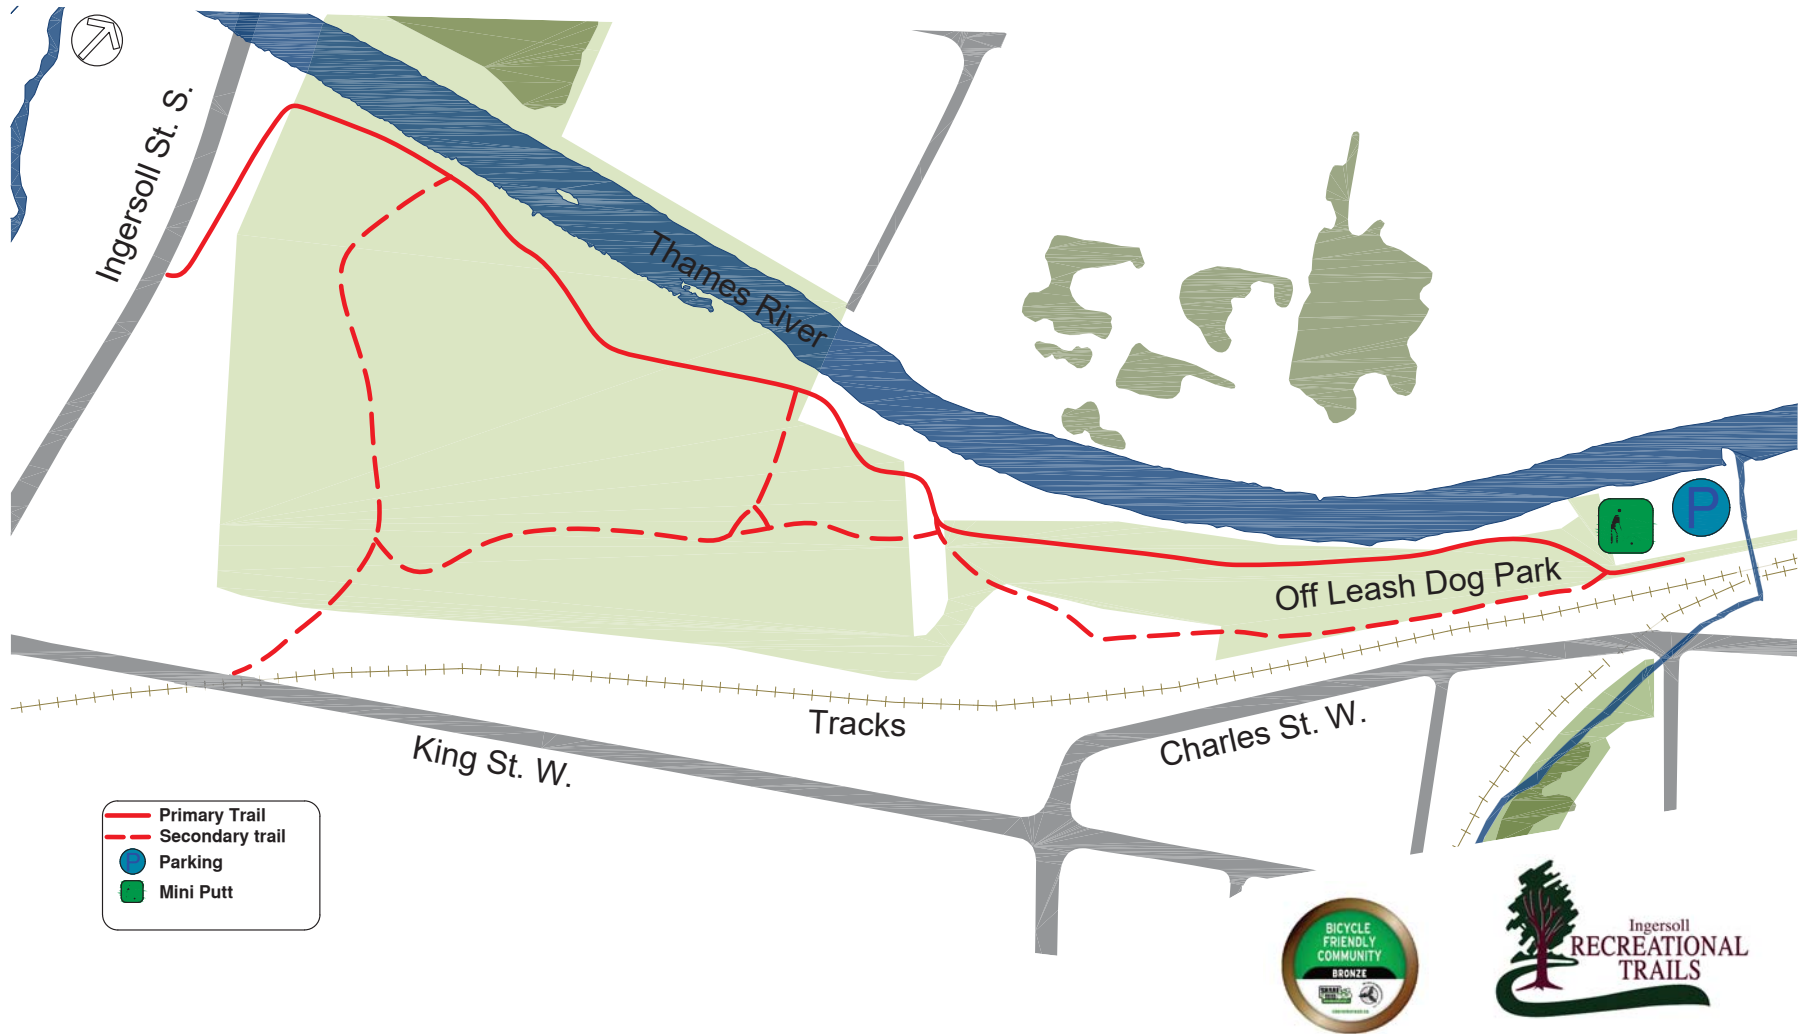

Thomas Ingersoll Trail

Ingersoll Rotary Club

For more Trail Information visit www.ingersoll.ca

Festival of Lights Route: 1st Week of December to 1st Week of January

Lawson Park

For more Trails Information visit
www.ingersoll.ca

North Meadows Naturalized Park

Ingersoll Rotary Club

For more Trail Information visit
www.ingersoll.ca

Butternut Woods Trail

Ingersoll Rotary Club

Legend

Trail
Streets

For more Trail Information visit www.ingersoll.ca

Douglas Carr Trail

Thomas Ingersoll

SCENIC TRAILS

The purpose of this trail, outlined in red, is to provide a source of pride, community involvement and a recreational facility. Every effort will be made to improve and expand the scenic trail.