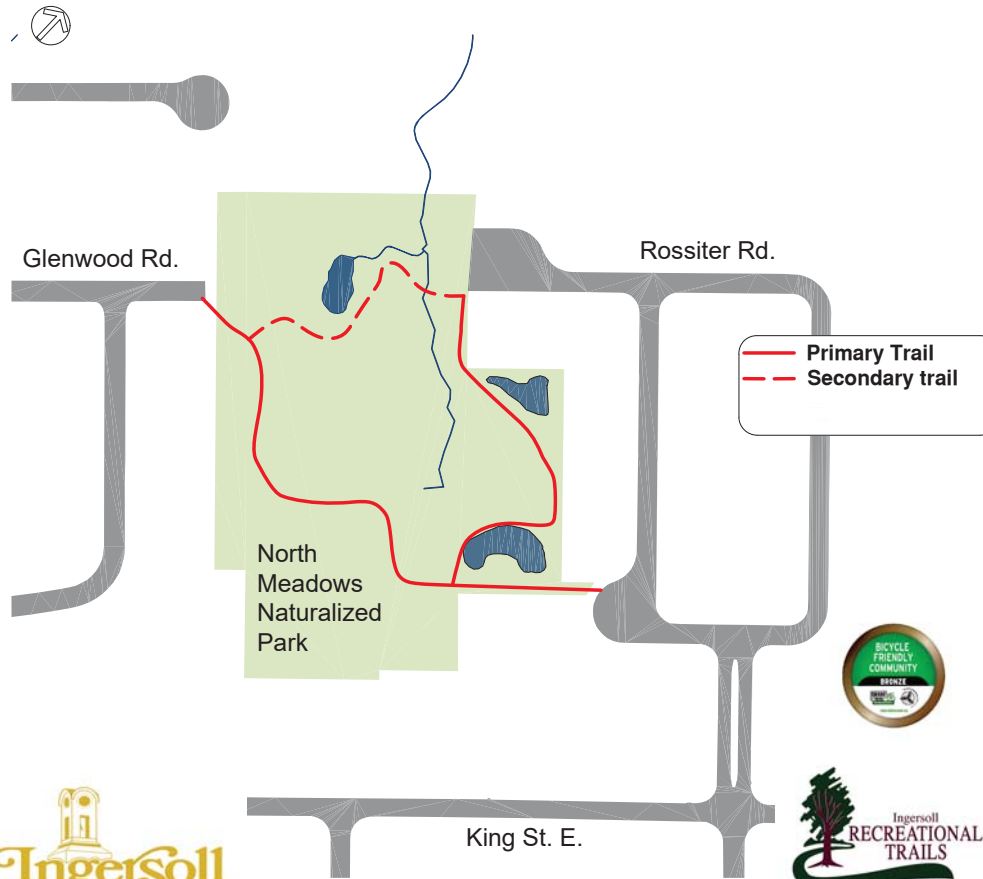

Thomas Ingersoll Trail

Ingersoll Rotary Club

For more Trail Information visit www.ingersoll.ca

Festival of Lights Route: 1st Week of December to 1st Week of January

Lawson Park

For more Trails Information visit
www.ingersoll.ca

North Meadows Naturalized Park

Ingersoll Rotary Club

For more Trail Information visit
www.ingersoll.ca

Butternut Woods Trail

Ingersoll Rotary Club

Legend

Trail
Streets

For more Trail Information visit www.ingersoll.ca

Douglas Carr Trail

Thomas Ingersoll

SCENIC TRAILS

The purpose of this trail, outlined in red, is to provide a source of pride, community involvement and a recreational facility. Every effort will be made to improve and expand the scenic trail.