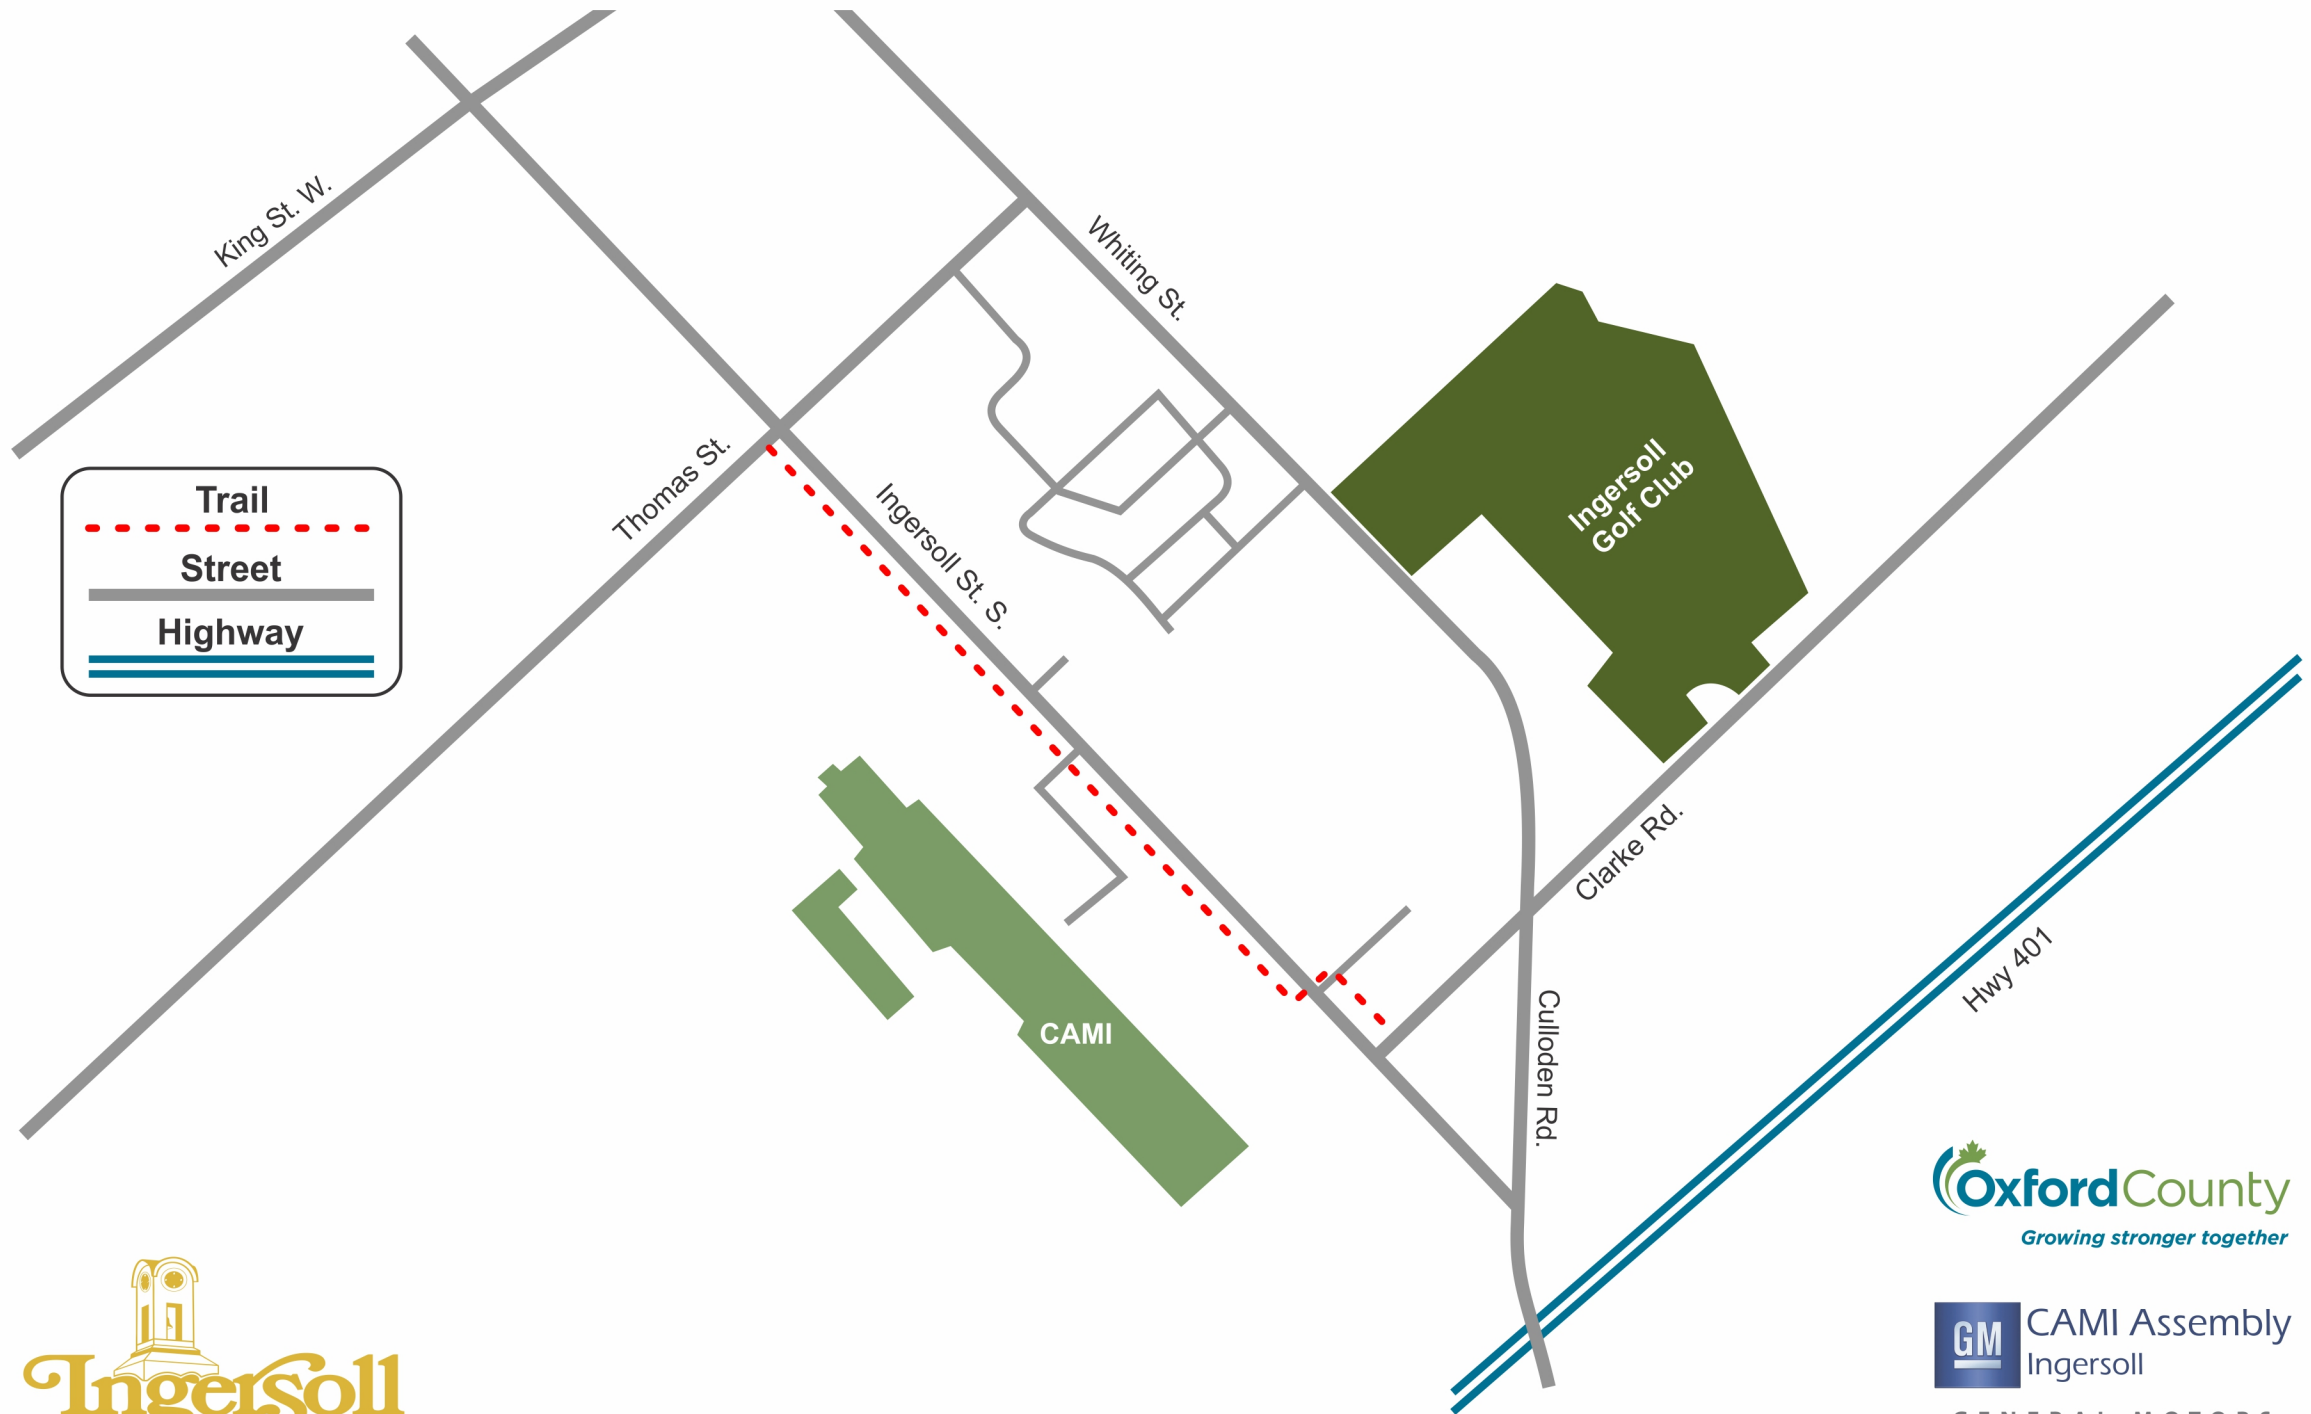

Douglas Carr Trail

Thomas Ingersoll

SCENIC TRAILS

The purpose of this trail, outlined in red, is to provide a source of pride, community involvement and a recreational facility. Every effort will be made to improve and expand the scenic trail.